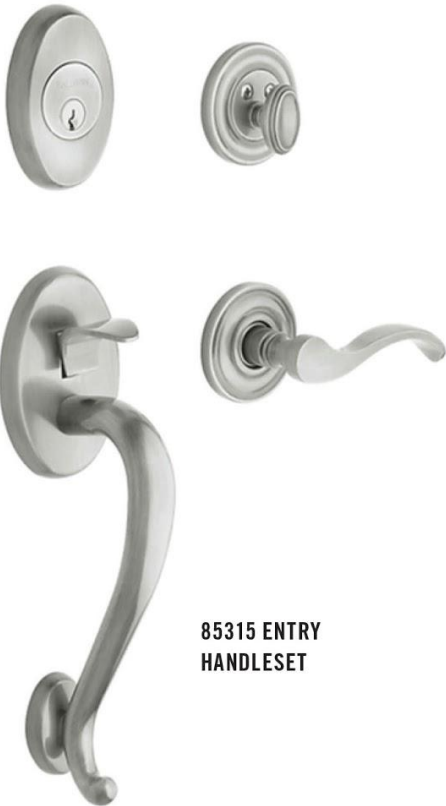

Traditional

Interior or Exterior Door Hardware

5015 WITH 5048

5455V WITH 5048

5165 WITH 5048

5460V WITH 5048

Entry Sets

85315 ENTRY
HANDLESET

Deadbolt

8031 INTERIOR LOCKSET

Finish Options