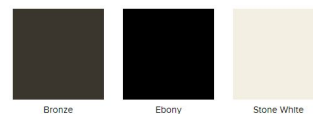

- Fiberglass Window
- 6 exterior colors
- 3 interior colors
- Opening window hardware comes in 6 finish options
- Glazing options that meet Energy Star requirements in North America. Double and triple pane glass available. 20 year warranty on glass

Interior Finish

Exterior Finish

Hardware Finish

* Bronze interior only available with Bronze exterior. Ebony interior only available with Ebony exterior. Matte Black hardware only available with Ebony interior.